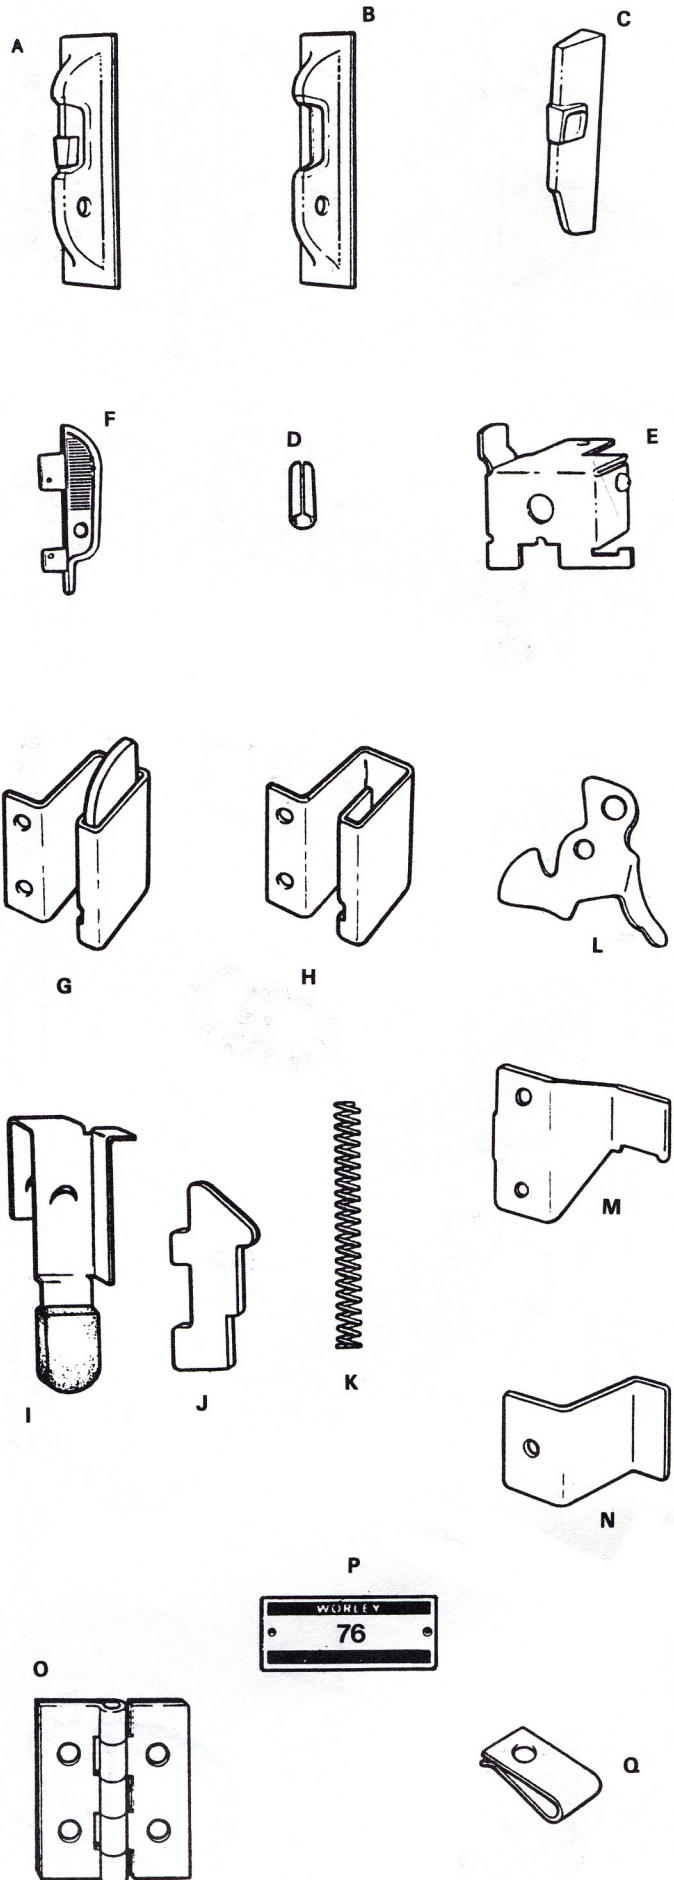

Worley

- A. #80101
Automatic Locker Handle
- B. #80107
Handle Case ONLY
- C. #80105
Handle Slide ONLY
- D. #82001
Roll Pin for Handle
- E. #80111
Handle-Bumper Box Assembly
- F. #80113
1-Piece Handle
- G. #80301
Automatic Jamb Assembly
- H. #80303
Housing for Jamb
- I. #80305
Clip for Jamb
- J. #80307 (Steel) / #80308 (Nylon)
Plunger for Jamb
- K. #81501
Coil Spring for Jamb
- L. #80501
Handle for Gravity Latch
- M. #80309
Jamb for Gravity Latch
- N. #80311
Door Stop for Gravity Latch
- O. #81101
Hinge
- P. #88001
Number Plate
- Q. #82005
Clip for Locking Channel

WORLEY Door & Frame and Body Parts are available — please see us for these. Replacement Locking Channels are also available.