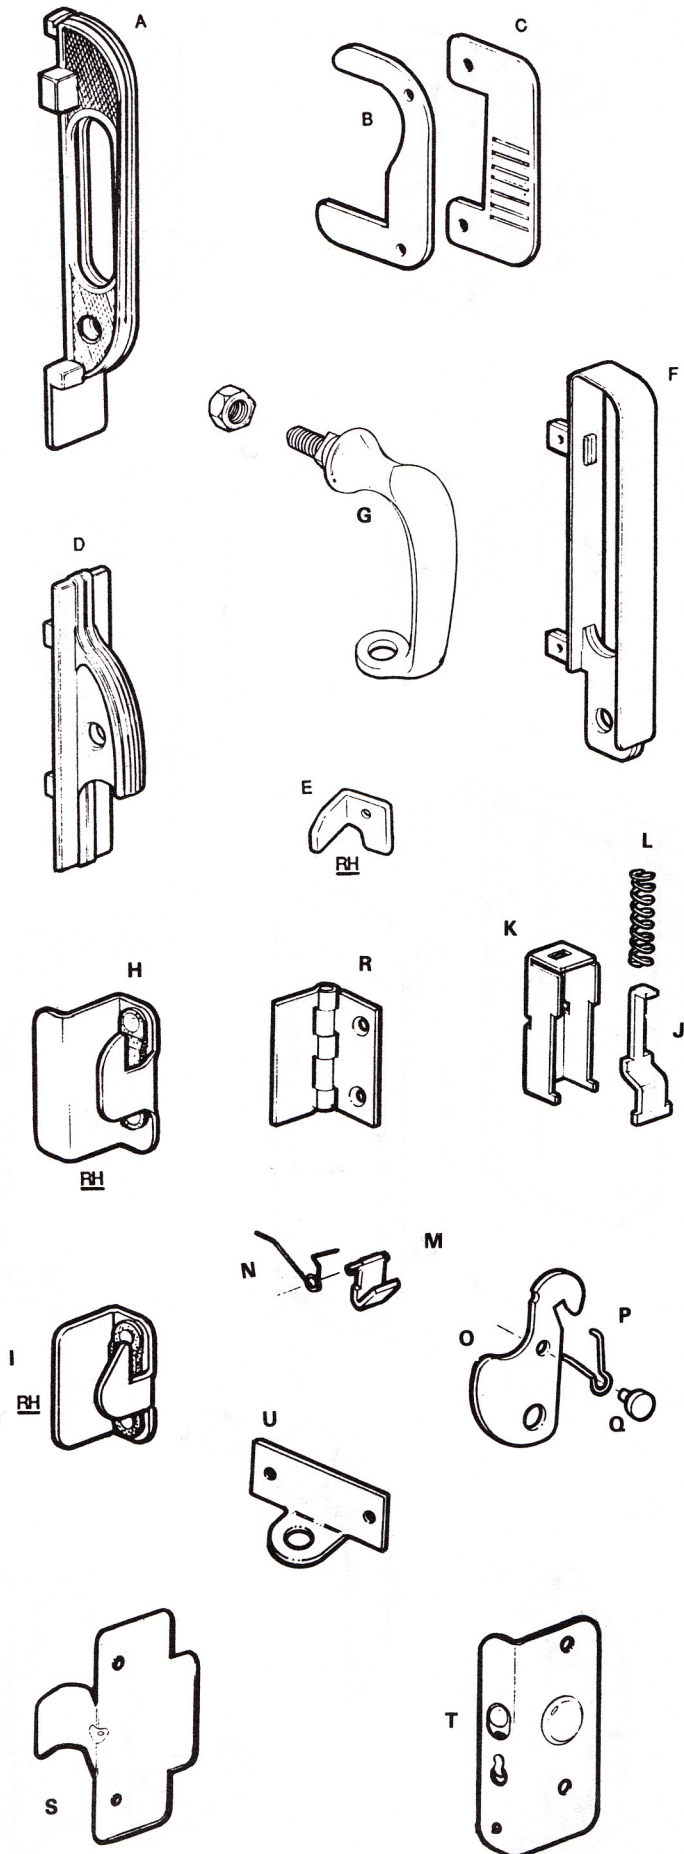

Interior

- A. #30101
Locker Handle
- B. #30103
Standard Latch Lifter
- C. #30104
Solid Latch Lifter
- D. #30105
Locker Handle
- E. #30701 (R.H.) / #30702 (L.H.)
Padlock Clip
- F. #30107
Bar & Strap Handle
- G. #30113
Wire Mesh Locker Handle
- H. #30301 (R.H.) / #30302 (L.H.)
Lock Bar Hook
- I. #30303 (R.H.) / #30304 (L.H.)
Lock Bar Hook
- J. #30501 (Nylon) / #30502 (Steel)
Latch Finger
- K. #30503
Housing for Latch Finger
- L. #31501
Spring for Latch Finger
- M. #30505
Latch Finger
- N. #31503
Spring for Latch Finger
- O. #30507
Latch Handle for Box Locker
- P. #31505
Spring for B. L. Latch
- Q. #32005
Stud for B. L. Latch
- R. #31101
Hinge
- S. #30703
Door-Pull Strike
- T. #30705
Cover Plate w/Spring
- U. #30711
Basket Rack Padlock Clip

INTERIOR Door & Frame and Body Parts are available please see us for these. Replacement Lock Bars are also available.