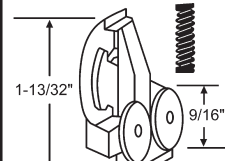

## SHOWER DOOR ROLLERS

Part #	Dia.	Wide	Hub
21-50-2	3/4"	1/4"	3/8"

Nylon  
Pack of two with screws

Part #	Dia.	Wide	Hub
21-51-2	3/4"	1/4"	3/8"

Nylon  
Pack of two with screws

**1081P**

Part #	Dia.	Wide	Hub
21-66-2	7/8"	1/4"	3/8"

Nylon  
Pack of two with screws

Part #	Dia.	Wide	Hub
21-52-2	7/8"	5/16"	3/8"

Nylon  
Pack of two with screws

Part #	Dia.	Wide	Hub
21-53	1-1/16"	7/32"	9/32"

Nylon  
**21-53S** for Screw Only.

## ROLLER ASSEMBLIES

Part #	Dia.	Wide	Hub
21-69BR	1"	1/4"	3/8"

Celcon  
8-32 Thread

**21-63**  
Nylon  
**TUBMASTER**

**21-64**  
Shower Door Roller  
with Bracket Nylon  
**TUBMASTER**

**21-60**  
Shower Roller. 1 Wheel  
Nylon

## SHOWER DOOR ACCESSORIES

**900-9079**  
Chrome

**900-10496**  
Chrome

**22-57NEW**  
White. 2 Piece Set  
New Style

Part #	Length
22-114	7"
22-115	9"

Splash Guard

**900-6060**  
Adjusting Bracket

**22-52**  
Shower Door Seal  
Gray. 36" Long