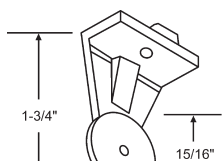

## SHOWER DOOR ROLLERS

Part #	Dia.	Wide	Hub
21-50-2	3/4"	1/4"	3/8"

Nylon  
Pack of two with screws

Part #	Dia.	Wide	Hub
21-51-2	3/4"	1/4"	3/8"

Nylon  
Pack of two with screws

**1081P**

Part #	Dia.	Wide	Hub
21-66-2	7/8"	1/4"	3/8"

Nylon  
Pack of two with screws

Part #	Dia.	Wide	Hub
21-52-2	7/8"	5/16"	3/8"

Nylon  
Pack of two with screws

Part #	Dia.	Wide	Hub
21-53	1-1/16"	7/32"	9/32"

Nylon  
**21-53S** for Screw Only.

## ROLLER ASSEMBLIES

Part #	Dia.	Wide	Hub
21-69BR	1"	1/4"	3/8"

Celcon  
8-32 Thread

**21-63**  
Nylon  
**TUBMASTER**

**21-64**  
Shower Door Roller  
with Bracket Nylon  
**TUBMASTER**

**21-60**  
Shower Roller. 1 Wheel  
Nylon

## SHOWER DOOR ACCESSORIES

**900-9079**  
Chrome

**900-10496**  
Chrome

**22-57NEW**  
White. 2 Piece Set  
New Style

Part #	Length
22-114	7"
22-115	9"

Splash Guard

**900-6060**  
Adjusting Bracket

**22-52**  
Shower Door Seal  
Gray. 36" Long