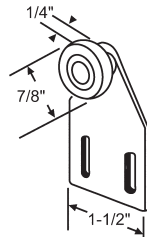

## SHOWER DOOR ROLLERS

Part #	Dia.	Wide	Hub
21-50-2	3/4"	1/4"	3/8"

Nylon  
Pack of two with screws

Part #	Dia.	Wide	Hub
21-51-2	3/4"	1/4"	3/8"

Nylon  
Pack of two with screws

**1081P**

Part #	Dia.	Wide	Hub
21-66-2	7/8"	1/4"	3/8"

Nylon  
Pack of two with screws

Part #	Dia.	Wide	Hub
21-52-2	7/8"	5/16"	3/8"

Nylon  
Pack of two with screws

Part #	Dia.	Wide	Hub
21-53	1-1/16"	7/32"	9/32"

Nylon  
**21-53S** for Screw Only.

## ROLLER ASSEMBLIES

Part #	Dia.	Wide	Hub
21-69BR	1"	1/4"	3/8"

Celcon  
8-32 Thread

**21-63**  
Nylon  
**TUBMASTER**

**21-64**  
Shower Door Roller  
with Bracket Nylon  
**TUBMASTER**

**21-60**  
Shower Roller. 1 Wheel  
Nylon

## LATCH

Part #	Roller	Handed
21-57	21-50	Shown
21-58	21-51	Opposite

No Longer Available  
Use: 21-57NS and 21-58NS

Part #	Roller
21-57NS	21-50
21-58NS	21-51

**21-54**  
Door Roller with Bracket

**21-56**  
Door Roller with Bracket  
Roller Only 21-50