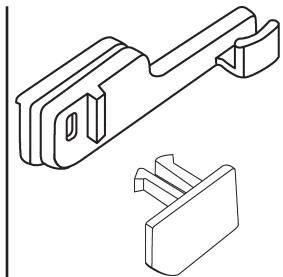

22-71A
Slide Guide with Pin