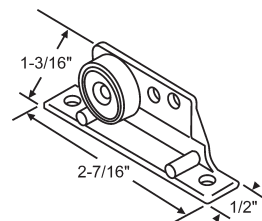

Part #	Roller	Handed
21-57	21-50	Shown
21-58	21-51	Opposite

No Longer Available
Use: 21-57NS and 21-58NS