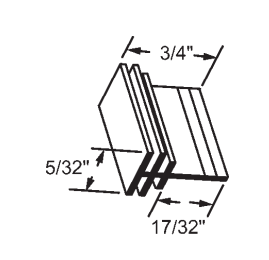

22-57NEW
White. 2 Piece Set
New Style

900-15993
36" Shower Door Sweep
Used on Hinged Shower Doors
Gray Vinyl