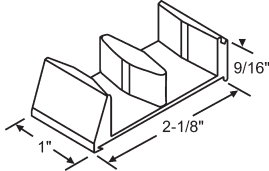

SHOWER DOOR HARDWARE

SHOWER DOOR GUIDES

900-17497

22-141
White Nylon
PETERSON

900-10563

Part #	A	B	Finish
16-105	3/8"	15/16"	Gray
16-107	7/32"	3/4"	White
22-65	1/4"	3/4"	Clear

SHOWER DOOR HANDLES

22-83
Chrome Handle
with Towel Bar Insert

900-10709
Chrome

SHOWER DOOR ACCESSORIES

Part #	Length
22-114	7"
22-115	9"

900-6060
Adjusting Bracket

22-52
Shower Door Seal
Gray. 36" Long