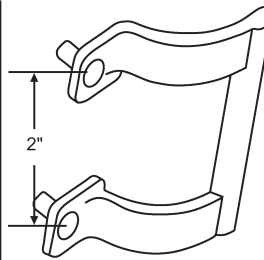

## SHOWER DOOR GUIDES

**900-17497**

**22-141**  
White Nylon  
**PETERSON**

**900-10563**

**22-203**  
Bottom Guide  
Nylon

Part #	A	B	Finish
16-105	3/8"	15/16"	Gray
16-107	7/32"	3/4"	White
22-65	1/4"	3/4"	Clear

## SHOWER DOOR HANDLES

**22-83**  
Chrome Handle  
with Towel Bar Insert

**900-10709**  
Chrome

**22-67**  
Chrome  
No Longer Available.  
Use: 22-67PA

**22-67P**  
Chrome

**22-67PA**  
Shower Door Handle Set  
Chrome Plated with Screws.  
Complete Bracket Assembly

## SHOWER DOOR ACCESSORIES

**900-9079**  
Chrome

**900-10496**  
Chrome

**22-57NEW**  
White. 2 Piece Set  
New Style

Part #	Length
22-114	7"
22-115	9"

Splash Guard

**900-6060**  
Adjusting Bracket

**22-52**  
Shower Door Seal  
Gray. 36" Long