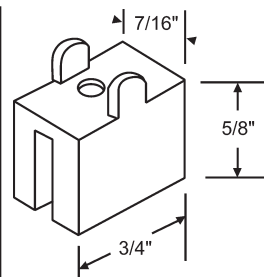

Splash Guard

22-60
Hinge Guide