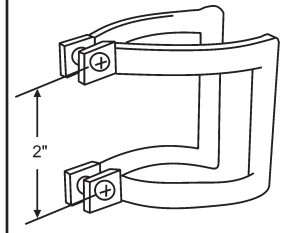

## SHOWER DOOR GUIDES

**900-17497**

**22-141**  
White Nylon  
**PETERSON**

**900-10563**

**22-203**  
Bottom Guide  
Nylon

Part #	A	B	Finish
16-105	3/8"	15/16"	Gray
16-107	7/32"	3/4"	White
22-65	1/4"	3/4"	Clear

## SHOWER DOOR HANDLES

**22-83**  
Chrome Handle  
with Towel Bar Insert

**900-10709**  
Chrome

**22-67**  
Chrome  
No Longer Available.  
Use: 22-67PA

**22-67P**  
Chrome

**22-67PA**  
Shower Door Handle Set  
Chrome Plated with Screws.  
Complete Bracket Assembly

## SHOWER DOOR ACCESSORIES

**900-9079**  
Chrome

**900-10496**  
Chrome

**22-57NEW**  
White. 2 Piece Set  
New Style

Part #	Length
22-114	7"
22-115	9"

Splash Guard

**900-6060**  
Adjusting Bracket

**22-52**  
Shower Door Seal  
Gray. 36" Long