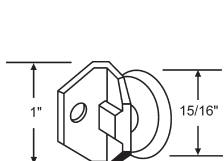

## SHOWER DOOR ROLLERS

Part #	Dia.	Wide	Hub
21-50-2	3/4"	1/4"	3/8"

Nylon  
Pack of two with screws

Part #	Dia.	Wide	Hub
21-51-2	3/4"	1/4"	3/8"

Nylon  
Pack of two with screws

**1081P**

Part #	Dia.	Wide	Hub
21-66-2	7/8"	1/4"	3/8"

Nylon  
Pack of two with screws

Part #	Dia.	Wide	Hub
21-52-2	7/8"	5/16"	3/8"

Nylon  
Pack of two with screws

Part #	Dia.	Wide	Hub
21-53	1-1/16"	7/32"	9/32"

Nylon  
**21-53S** for Screw Only.

## ROLLER ASSEMBLIES

Part #	Dia.	Wide	Hub
21-69BR	1"	1/4"	3/8"

Celcon  
8-32 Thread

**21-63**  
Nylon  
**TUBMASTER**

**21-64**  
Shower Door Roller  
with Bracket Nylon  
**TUBMASTER**

**21-60**  
Shower Roller. 1 Wheel  
Nylon

## SHOWER DOOR ACCESSORIES

**900-9079**  
Chrome

**900-10496**  
Chrome

**22-57NEW**  
White. 2 Piece Set  
New Style

Part #	Length
22-114	7"
22-115	9"

Splash Guard

**900-6060**  
Adjusting Bracket

**22-52**  
Shower Door Seal  
Gray. 36" Long