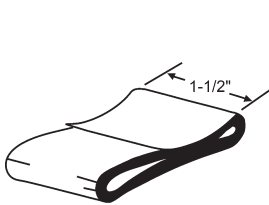

## SHOWER DOOR ACCESSORIES

**900-9079**  
Chrome

**900-10496**  
Chrome

**22-57NEW**  
White. 2 Piece Set  
New Style

Part #	Length
22-114	7"
22-115	9"

Splash Guard

**900-6060**  
Adjusting Bracket

**22-52**  
Shower Door Seal  
Gray. 36" Long