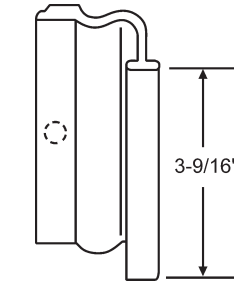

## SHOWER DOOR ROLLERS

Part #	Dia.	Wide	Hub
21-50-2	3/4"	1/4"	3/8"

Nylon  
Pack of two with screws

Part #	Dia.	Wide	Hub
21-51-2	3/4"	1/4"	3/8"

Nylon  
Pack of two with screws

**1081P**

Part #	Dia.	Wide	Hub
21-66-2	7/8"	1/4"	3/8"

## SHOWER DOOR GUIDES

**900-17497**

**22-141**  
White Nylon  
**PETERSON**

**900-10563**

**22-203**  
Bottom Guide  
Nylon

Part #	A	B	Finish
16-105	3/8"	15/16"	Gray
16-107	7/32"	3/4"	White
22-65	1/4"	3/4"	Clear

## SHOWER DOOR HANDLES

**22-83**  
Chrome Handle  
with Towel Bar Insert

**900-10709**  
Chrome

**22-67**  
Chrome  
No Longer Available.  
Use: 22-67PA

**22-67P**  
Chrome

**22-67PA**  
Shower Door Handle Set  
Chrome Plated with Screws.  
Complete Bracket Assembly

## SHOWER DOOR ACCESSORIES

**900-9079**  
Chrome

**900-10496**  
Chrome

**22-57NEW**  
White. 2 Piece Set  
New Style

Part #	Length
22-114	7"
22-115	9"

Splash Guard

**900-6060**  
Adjusting Bracket

**22-52**  
Shower Door Seal  
Gray. 36" Long