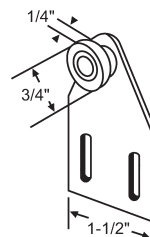

## SHOWER DOOR ROLLERS

Part #	Dia.	Wide	Hub
21-50-2	3/4"	1/4"	3/8"

Nylon  
Pack of two with screws

Part #	Dia.	Wide	Hub
21-51-2	3/4"	1/4"	3/8"

Nylon  
Pack of two with screws

**1081P**

Part #	Dia.	Wide	Hub
21-66-2	7/8"	1/4"	3/8"

## ROLLER ASSEMBLIES

Part #	Dia.	Wide	Hub
21-69BR	1"	1/4"	3/8"

Celcon  
8-32 Thread

**21-63**  
Nylon  
**TUBMASTER**

**21-64**  
Shower Door Roller  
with Bracket Nylon  
**TUBMASTER**

**21-60**  
Shower Roller. 1 Wheel  
Nylon

## LATCH

Part #	Roller	Handed
21-57	21-50	Shown
21-58	21-51	Opposite

No Longer Available  
Use: 21-57NS and 21-58NS

Part #	Roller
21-57NS	21-50
21-58NS	21-51

**21-54**  
Door Roller with Bracket

**21-56**  
Door Roller with Bracket  
Roller Only 21-50