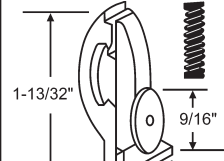

## SHOWER DOOR ROLLERS

Part #	Dia.	Wide	Hub
21-50-2	3/4"	1/4"	3/8"

Nylon  
Pack of two with screws

Part #	Dia.	Wide	Hub
21-51-2	3/4"	1/4"	3/8"

Nylon  
Pack of two with screws

**1081P**

Part #	Dia.	Wide	Hub
21-66-2	7/8"	1/4"	3/8"

Nylon  
Pack of two with screws

Part #	Dia.	Wide	Hub
21-52-2	7/8"	5/16"	3/8"

Nylon  
Pack of two with screws

Part #	Dia.	Wide	Hub
21-53	1-1/16"	7/32"	9/32"

Nylon  
**21-53S** for Screw Only.

## ROLLER ASSEMBLIES

Part #	Dia.	Wide	Hub
21-69BR	1"	1/4"	3/8"

Celcon  
8-32 Thread

**21-63**  
Nylon  
**TUBMASTER**

**21-64**  
Shower Door Roller  
with Bracket Nylon  
**TUBMASTER**

**21-60**  
Shower Roller. 1 Wheel  
Nylon

## SHOWER DOOR ACCESSORIES

**900-9079**  
Chrome

**900-10496**  
Chrome

**22-57NEW**  
White. 2 Piece Set  
New Style

Part #	Length
22-114	7"
22-115	9"

Splash Guard

**900-6060**  
Adjusting Bracket

**22-52**  
Shower Door Seal  
Gray. 36" Long