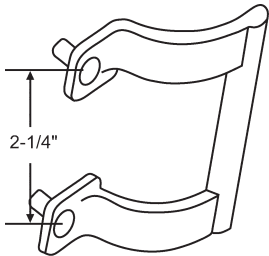

## SHOWER DOOR GUIDES

**900-17497**

**22-141**  
White Nylon  
**PETERSON**

**900-10563**

**22-203**  
Bottom Guide  
Nylon

Part #	A	B	Finish
16-105	3/8"	15/16"	Gray
16-107	7/32"	3/4"	White
22-65	1/4"	3/4"	Clear

## SHOWER DOOR HANDLES

**22-83**  
Chrome Handle  
with Towel Bar Insert

**900-10709**  
Chrome

**22-67**  
Chrome  
No Longer Available.  
Use: 22-67PA

**22-67P**  
Chrome

**22-67PA**  
Shower Door Handle Set  
Chrome Plated with Screws.  
Complete Bracket Assembly

## SHOWER DOOR ACCESSORIES

**900-9079**  
Chrome

**900-10496**  
Chrome

**22-57NEW**  
White. 2 Piece Set  
New Style

Part #	Length
22-114	7"
22-115	9"

Splash Guard

**900-6060**  
Adjusting Bracket

**22-52**  
Shower Door Seal  
Gray. 36" Long