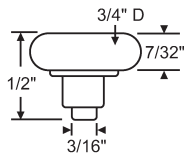

## SHOWER DOOR ROLLERS

Part #	Dia.	Wide	Hub
21-50-2	3/4"	1/4"	3/8"

Nylon  
Pack of two with screws

Part #	Dia.	Wide	Hub
21-51-2	3/4"	1/4"	3/8"

Nylon  
Pack of two with screws

**1081P**

Part #	Dia.	Wide	Hub
21-66-2	7/8"	1/4"	3/8"

Nylon  
Pack of two with screws

Part #	Dia.	Wide	Hub
21-52-2	7/8"	5/16"	3/8"

Nylon  
Pack of two with screws

Part #	Dia.	Wide	Hub
21-53	1-1/16"	7/32"	9/32"

Nylon  
**21-53S** for Screw Only.

## ROLLER ASSEMBLIES

Part #	Dia.	Wide	Hub
21-69BR	1"	1/4"	3/8"

Celcon  
8-32 Thread

**21-63**  
Nylon  
**TUBMASTER**

**21-64**  
Shower Door Roller  
with Bracket Nylon  
**TUBMASTER**

**21-60**  
Shower Roller. 1 Wheel  
Nylon

## SHOWER DOOR ACCESSORIES

**900-9079**  
Chrome

**900-10496**  
Chrome

**22-57NEW**  
White. 2 Piece Set  
New Style

Part #	Length
22-114	7"
22-115	9"

Splash Guard

**900-6060**  
Adjusting Bracket

**22-52**  
Shower Door Seal  
Gray. 36" Long