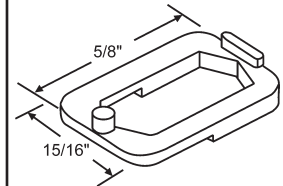

## SHOWER DOOR ACCESSORIES

**900-9079**  
Chrome

**900-10496**  
Chrome

**22-57NEW**  
White. 2 Piece Set  
New Style

Part #	Length
22-114	7"
22-115	9"

Splash Guard

**900-6060**  
Adjusting Bracket

**22-52**  
Shower Door Seal  
Gray. 36" Long