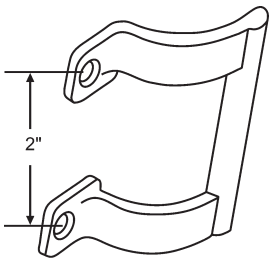

22-67
Chrome
No Longer Available.
Use: 22-67PA