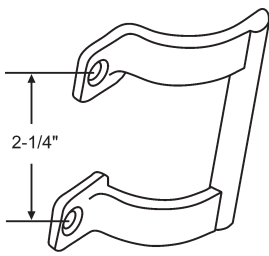

## SHOWER DOOR GUIDES

**900-17497**

**22-141**  
White Nylon  
**PETERSON**

**900-10563**

**22-203**  
Bottom Guide  
Nylon

Part #	A	B	Finish
16-105	3/8"	15/16"	Gray
16-107	7/32"	3/4"	White
22-65	1/4"	3/4"	Clear

## SHOWER DOOR HANDLES

**22-83**  
Chrome Handle  
with Towel Bar Insert

**900-10709**  
Chrome

**22-67**  
Chrome  
No Longer Available.  
Use: 22-67PA

**22-67P**  
Chrome

**22-67PA**  
Shower Door Handle Set  
Chrome Plated with Screws.  
Complete Bracket Assembly

## SHOWER DOOR ACCESSORIES

**900-9079**  
Chrome

**900-10496**  
Chrome

**22-57NEW**  
White. 2 Piece Set  
New Style

Part #	Length
22-114	7"
22-115	9"

Splash Guard

**900-6060**  
Adjusting Bracket

**22-52**  
Shower Door Seal  
Gray. 36" Long