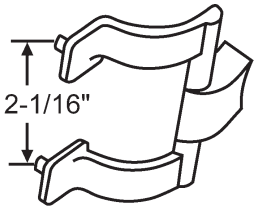

SHOWER DOOR HANDLES

22-83
Chrome Handle
with Towel Bar Insert