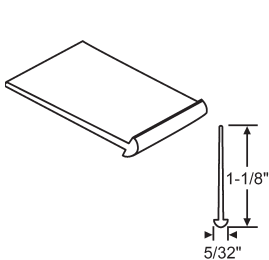

## SHOWER DOOR GUIDES

**900-17497**

**22-141**  
White Nylon  
**PETERSON**

**900-10563**

**22-203**  
Bottom Guide  
Nylon

Part #	A	B	Finish
16-105	3/8"	15/16"	Gray
16-107	7/32"	3/4"	White
22-65	1/4"	3/4"	Clear

## SHOWER DOOR ACCESSORIES

**900-9079**  
Chrome

**900-10496**  
Chrome

**22-57NEW**  
White. 2 Piece Set  
New Style

Part #	Length
22-114	7"
22-115	9"

Splash Guard

**900-6060**  
Adjusting Bracket

**22-52**  
Shower Door Seal  
Gray. 36" Long