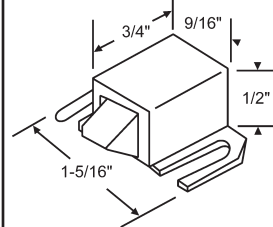

## SHOWER DOOR ROLLERS

Part #	Dia.	Wide	Hub
21-50-2	3/4"	1/4"	3/8"

Nylon  
Pack of two with screws

Part #	Dia.	Wide	Hub
21-51-2	3/4"	1/4"	3/8"

Nylon  
Pack of two with screws

**1081P**

Part #	Dia.	Wide	Hub
21-66-2	7/8"	1/4"	3/8"

## ROLLER ASSEMBLIES

Part #	Dia.	Wide	Hub
21-69BR	1"	1/4"	3/8"

Celcon  
8-32 Thread

**21-63**  
Nylon  
**TUBMASTER**

**21-64**  
Shower Door Roller  
with Bracket Nylon  
**TUBMASTER**

**21-60**  
Shower Roller. 1 Wheel  
Nylon

## LATCH

Part #	Roller	Handed
21-57	21-50	Shown
21-58	21-51	Opposite

No Longer Available  
Use: 21-57NS and 21-58NS

Part #	Roller
21-57NS	21-50
21-58NS	21-51

**21-54**  
Door Roller with Bracket

**21-56**  
Door Roller with Bracket  
Roller Only 21-50