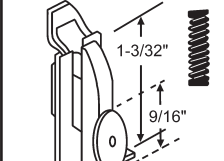

21-62
Shower Door Roller
Nylon w/Aluminum Bracket

ADJUSTING ROLLER ASSEMBLIES

LATCH