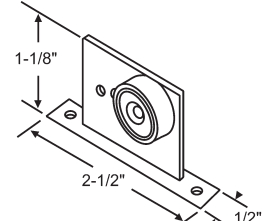

Part #	Roller
21-57NS	21-50
21-58NS	21-51