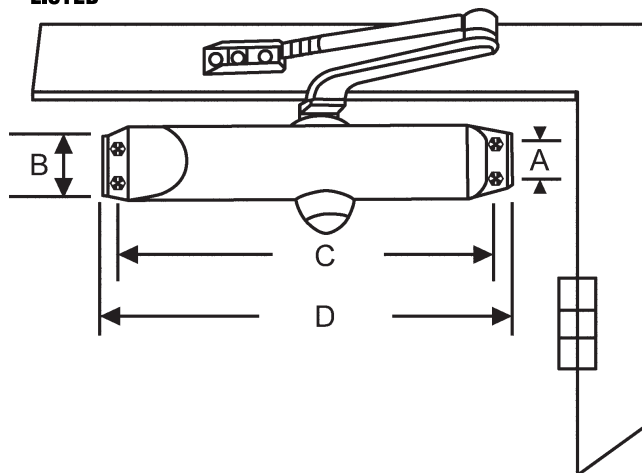

ENTRANCE DOOR CLOSERS

FEATURES

- Surface mounted interior and exterior
- Size 3 is used on 3 ft. wide interior door or 2-1/2 ft. wide exterior door.
- Size 4 is used on 4 ft. wide interior door or 3 ft. wide exterior door.
- Non-handed
- Permanent lubricating hydraulic fluid
- Easy, smooth action
- Housing made of non-corroding aluminum.
- Narrow design is perfect for aluminum, glass, wood and other modern doors.

Part #	Size	A	B	C	D	Finish
18-70	#3	3/4"	1-3/4"	8-3/16"	8-15/16"	Aluminum (Silver)
18-72	#3	3/4"	1-3/4"	8-3/16"	8-15/16"	Bronze (Gold)
18-74	#3	3/4"	1-3/4"	8-3/16"	8-15/16"	Duranodic (Dk. Brown)
18-68	#4	3/4"	1-3/4"	9-1/16"	9-13/16"	Aluminum (Silver)
18-69	#4	3/4"	1-3/4"	9-1/16"	9-13/16"	Bronze (Gold)
18-73	#4	3/4"	1-3/4"	9-1/16"	9-13/16"	Duranodic (Dk. Brown)

Dimensions for Closers with Backcheck Feature

Part #	Size	A	B	C	D	Finish
18-70BC	#3	3/4"	1-3/4"	8-3/16"	8-15/16"	Aluminum (Silver)
18-68BC	#4	3/4"	1-3/4"	9-1/16"	9-13/16"	Aluminum (Silver)

POWER ADJUSTABLE CLOSER WITH BACK CHECK OR DELAYED ACTION