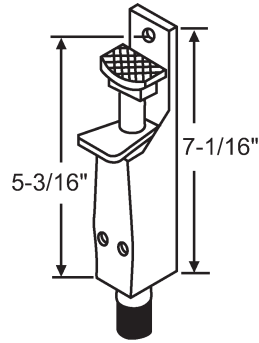

Part #	Finish
19-135	Brass
19-138	Aluminum
19-135PB	Bright Brass

19-135T
Screw type tip only.
Black

DOOR SILENCER