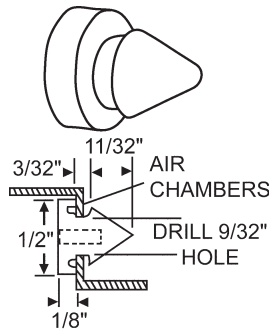

Part #	Color
19-134	Gray

WALL PROTECTORS