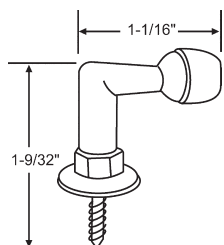

ENTRANCE DOOR CLOSERS

FEATURES

- Surface mounted interior and exterior
- Size 3 is used on 3 ft. wide interior door or 2-1/2 ft. wide exterior door.
- Size 4 is used on 4 ft. wide interior door or 3 ft. wide exterior door.
- Non-handed
- Permanent lubricating hydraulic fluid
- Easy, smooth action
- Housing made of non-corroding aluminum.
- Narrow design is perfect for aluminum, glass, wood and other modern doors.

Part #	Size	A	B	C	D	Finish
18-70	#3	3/4"	1-3/4"	8-3/16"	8-15/16"	Aluminum (Silver)
18-72	#3	3/4"	1-3/4"	8-3/16"	8-15/16"	Bronze (Gold)
18-74	#3	3/4"	1-3/4"	8-3/16"	8-15/16"	Duranodic (Dk. Brown)
18-68	#4	3/4"	1-3/4"	9-1/16"	9-13/16"	Aluminum (Silver)
18-69	#4	3/4"	1-3/4"	9-1/16"	9-13/16"	Bronze (Gold)
18-73	#4	3/4"	1-3/4"	9-1/16"	9-13/16"	Duranodic (Dk. Brown)

Dimensions for Closers with Backcheck Feature

Part #	Size	A	B	C	D	Finish
18-70BC	#3	3/4"	1-3/4"	8-3/16"	8-15/16"	Aluminum (Silver)
18-68BC	#4	3/4"	1-3/4"	9-1/16"	9-13/16"	Aluminum (Silver)

POWER ADJUSTABLE CLOSER WITH BACK CHECK OR DELAYED ACTION

Opening	Dim. "A"
To 120°	7-3/32"
120° - 180°	3-15/16"

Part #	Finish
18-88	Aluminum (Silver)

**ANSI GRADE 1
A - 156.4 STANDARDS
APPLICABLE**

DOOR STOPS AND BUMPERS

Part #	Finish
900-12356	Brass

Floor Type Door Stop