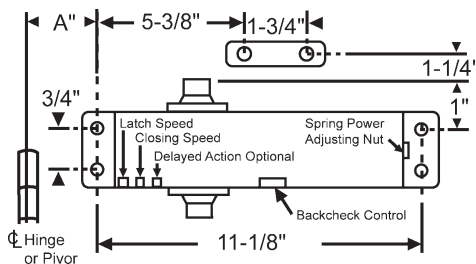

Opening	Dim. "A"
To 120°	7-3/32"
120° - 180°	3-15/16"

Part #	Finish
18-88	Aluminum (Silver)

**ANSI GRADE 1
A - 156.4 STANDARDS
APPLICABLE**

DOOR STOPS AND BUMPERS